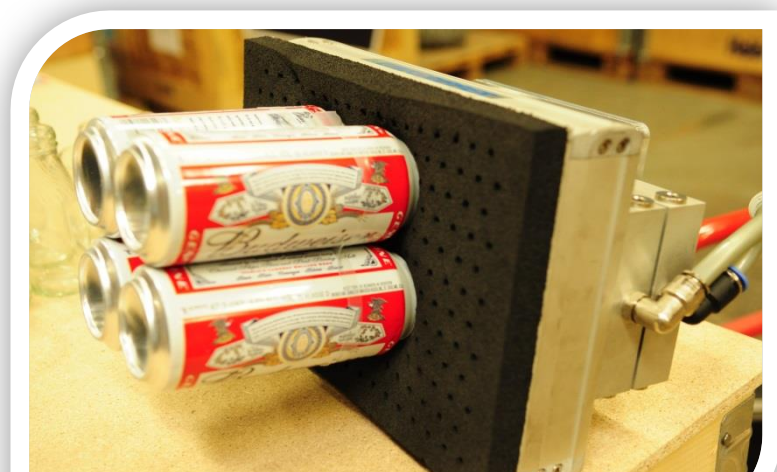

SMS 標準吸取模組 – 應用

Timber Gripper 木材吸取模組

特點: 集塵過濾器 & 閘

Layer Gripper 疊層吸取模組

- 特點: 1. 符合EURO, CHEP, US棧板
2. 可搭配浮動機構, 側夾輔助

Bottle Gripper 瓶罐吸取模組

- 特點: 1. 符合EURO, CHEP, US棧板
2. 可搭配浮動機構, 側夾輔助

可吸取玻璃瓶, PET
空瓶亦或者實心罐皆可

Bottle Gripper 瓶罐吸取模組

Certificate of compliance

Unigripper for handling of Food Grade Materials are equipped with a cellular silicone contact surface.

The gripping surface, BF-1000-Extra Soft Cellular White Silicone, as stated in EC 1935/2004 ANNEX I, silicones are covered by specific measures. This means that the contact surface is solely regulated by EC 1935/2004.