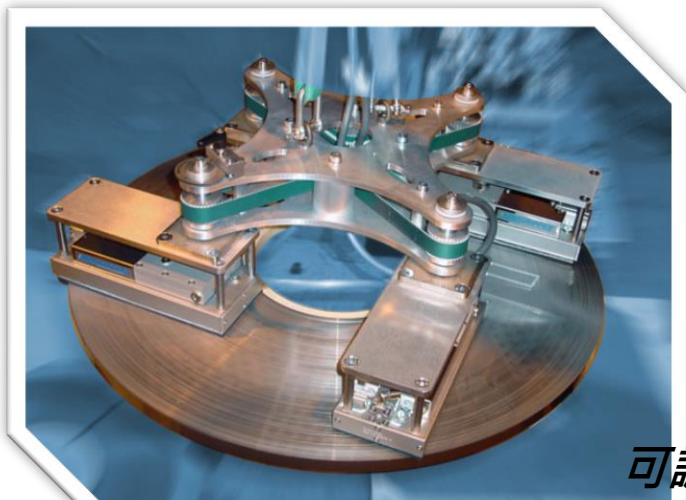

真空吸盤概述

吸盤種類

Standard Module System
標準吸取模組

Bag Gripper
袋裝吸取模組

Timber Gripper
木材吸取模組

Bottle Gripper
瓶罐吸取模組

Layer Gripper
疊層吸取模組

SMS 標準吸取模組

SMS 標準吸取模組 – 應用

Timber Gripper 木材吸取模組

特點: 集塵過濾器 & 閘

Layer Gripper 疊層吸取模組

- 特點: 1. 符合EURO, CHEP, US棧板
2. 可搭配浮動機構, 側夾輔助

Bottle Gripper 瓶罐吸取模組

- 特點: 1. 符合EURO, CHEP, US棧板
2. 可搭配浮動機構, 側夾輔助

可吸取玻璃瓶, PET
空瓶亦或者實心罐皆可

Bottle Gripper 瓶罐吸取模組

Certificate of compliance

Unigripper for handling of Food Grade Materials are equipped with a cellular silicone contact surface.

The gripping surface, BF-1000-Extra Soft Cellular White Silicone, as stated in EC 1935/2004 ANNEX I, silicones are covered by specific measures. This means that the contact surface is solely regulated by EC 1935/2004.

Tepro Machine & Pac-System AB hereby declares that the production and handling of the Unigripper is in compliance with EC 2023/2006 GMP.

This is based upon our knowledge of the raw materials used in its manufacture. The information is accurate to the best of our knowledge.