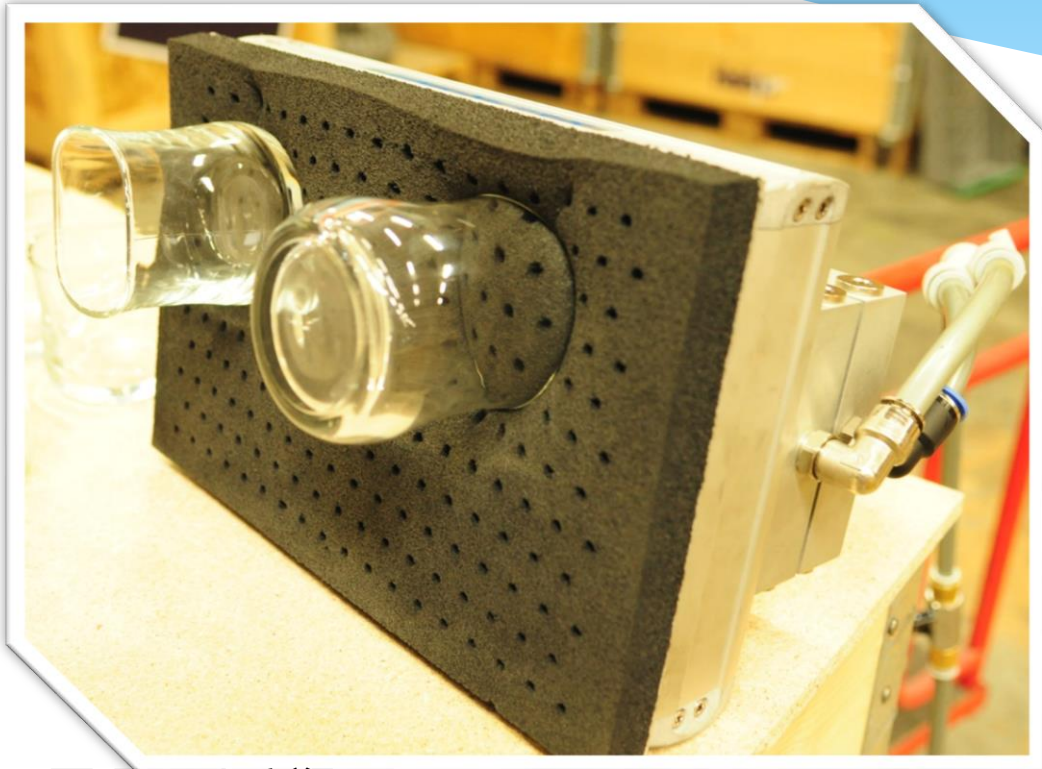

SMS 標準吸取模組 – 應用

Timber Gripper 木材吸取模組

特點: 集塵過濾器 & 閘

Layer Gripper 疊層吸取模組

- 特點: 1. 符合EURO, CHEP, US棧板
2. 可搭配浮動機構, 側夾輔助

Bottle Gripper 瓶罐吸取模組

- 特點: 1. 符合EURO, CHEP, US棧板
2. 可搭配浮動機構, 側夾輔助

可吸取玻璃瓶, PET
空瓶亦或者實心罐皆可

Bottle Gripper 瓶罐吸取模組

Certificate of compliance

Unigripper for handling of Food Grade Materials are equipped with a cellular silicone contact surface.

The gripping surface, BF-1000-Extra Soft Cellular White Silicone, as stated in EC 1935/2004 ANNEX I, silicones are covered by specific measures. This means that the contact surface is solely regulated by EC 1935/2004.