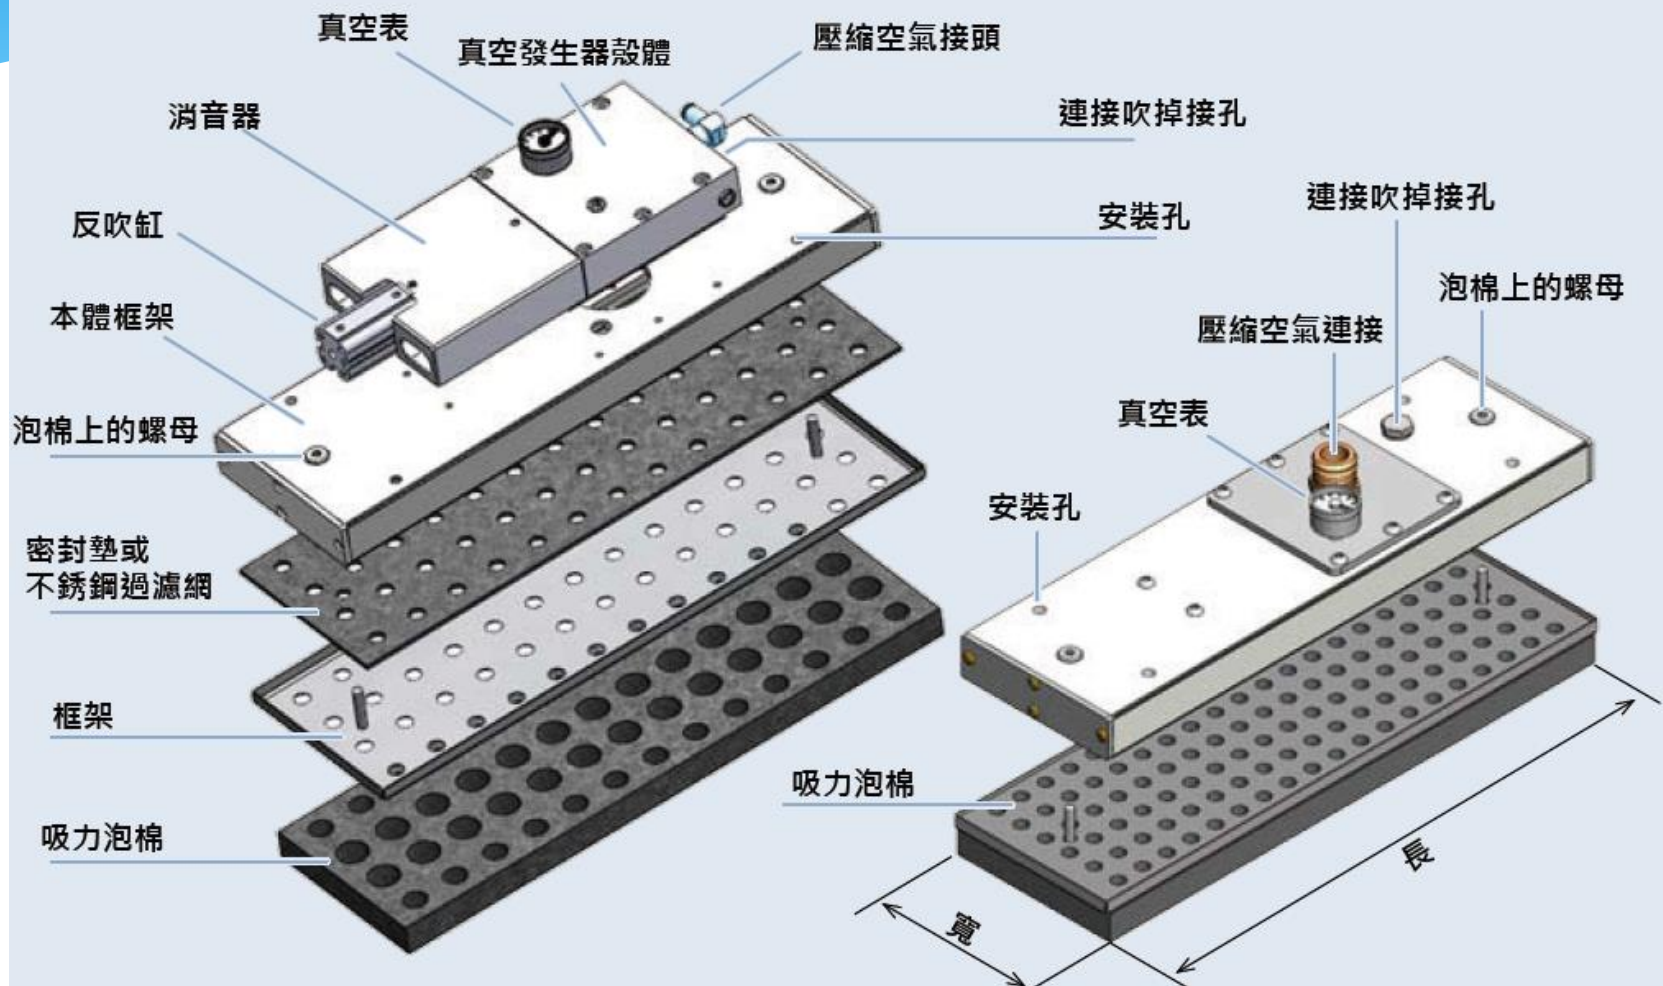

真空吸盤概述

吸盤種類

Standard Module System
標準吸取模組

Bag Gripper
袋裝吸取模組

Timber Gripper
木材吸取模組

Bottle Gripper
瓶罐吸取模組

Layer Gripper
疊層吸取模組

SMS 標準吸取模組

SMS 標準吸取模組 – 應用

Timber Gripper 木材吸取模組

特點: 集塵過濾器 & 閘

Layer Gripper 疊層吸取模組

- 特點: 1. 符合EURO, CHEP, US棧板
2. 可搭配浮動機構, 側夾輔助

Bottle Gripper 瓶罐吸取模組

- 特點: 1. 符合EURO, CHEP, US棧板
2. 可搭配浮動機構, 側夾輔助

可吸取玻璃瓶, PET
空瓶亦或者實心罐皆可

Bottle Gripper 瓶罐吸取模組

Certificate of compliance

Unigripper for handling of Food Grade Materials are equipped with a cellular silicone contact surface.

The gripping surface, BF-1000-Extra Soft Cellular White Silicone, as stated in EC 1935/2004 ANNEX I, silicones are covered by specific measures. This means that the contact surface is solely regulated by EC 1935/2004.

Tepro Machine & Pac-System AB hereby declares that the BF-1000-Extra Soft White Silicone will not violate EC 1935/2004 article 3.

Tepro Machine & Pac-System AB hereby declares that the BF-1000-Extra Soft White Silicone comply with FDA CFR 177.2600