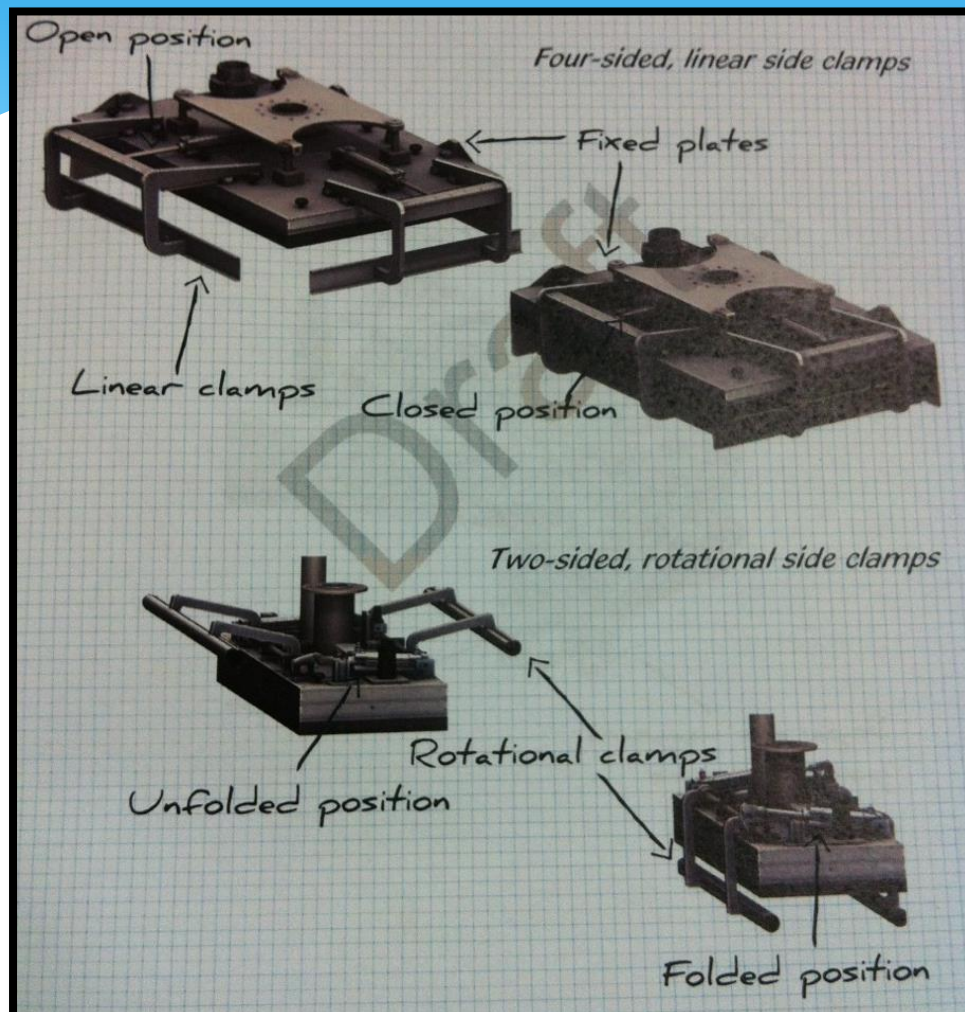

SMS 標準吸取模組 – 應用

Timber Gripper 木材吸取模組

特點: 集塵過濾器 & 閘

Layer Gripper 疊層吸取模組

- 特點: 1. 符合EURO, CHEP, US棧板
2. 可搭配浮動機構, 側夾輔助

Bottle Gripper 瓶罐吸取模組

- 特點: 1. 符合EURO, CHEP, US棧板
2. 可搭配浮動機構, 側夾輔助

可吸取玻璃瓶, PET
空瓶亦或者實心罐皆可

Bottle Gripper 瓶罐吸取模組

Certificate of compliance

Unigripper for handling of Food Grade Materials are equipped with a cellular silicone contact surface.

The gripping surface, BF-1000-Extra Soft Cellular White Silicone, as stated in EC 1935/2004 ANNEX I, silicones are covered by specific measures. This means that the contact surface is solely regulated by EC 1935/2004.

耐油海綿.

尺寸分為10及20mm兩種
(20mm僅應用在袋裝吸盤)

S10

食品應用之海綿.
尺寸分為3及10mm

配件

Robot Adapter 手臂連接座

可選擇鋁或鋼製，噴漆或陽極處理皆可

配件