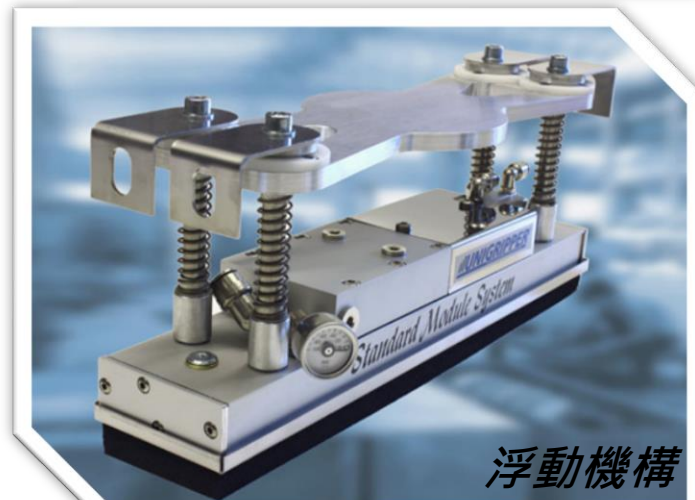

真空吸盤概述

吸盤種類

Standard Module System
標準吸取模組

Bag Gripper
袋裝吸取模組

Timber Gripper
木材吸取模組

Bottle Gripper
瓶罐吸取模組

Layer Gripper
疊層吸取模組

SMS 標準吸取模組

SMS 標準吸取模組 – 應用

Timber Gripper 木材吸取模組

特點: 集塵過濾器 & 閘

Layer Gripper 疊層吸取模組

- 特點: 1. 符合EURO, CHEP, US棧板
2. 可搭配浮動機構, 側夾輔助

Bottle Gripper 瓶罐吸取模組

- 特點: 1. 符合EURO, CHEP, US棧板
2. 可搭配浮動機構, 側夾輔助

可吸取玻璃瓶, PET
空瓶亦或者實心罐皆可

Bottle Gripper 瓶罐吸取模組

Certificate of compliance

Unigripper for handling of Food Grade Materials are equipped with a cellular silicone contact surface.

The gripping surface, BF-1000-Extra Soft Cellular White Silicone, as stated in EC 1935/2004 ANNEX I, silicones are covered by specific measures. This means that the contact surface is solely regulated by EC 1935/2004.

Tepro Machine & Pac-System AB hereby declares that the production and handling of the Unigripper is in compliance with EC 2023/2006 GMP.

This is based upon our knowledge of the raw materials used in its manufacture. The information is accurate to the best of our knowledge.