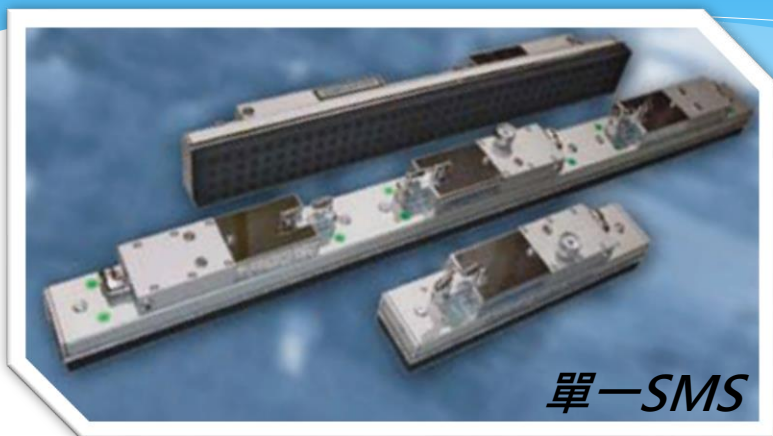

真空吸盤概述

吸盤種類

Standard Module System
標準吸取模組

Bag Gripper
袋裝吸取模組

Timber Gripper
木材吸取模組

Bottle Gripper
瓶罐吸取模組

Layer Gripper
疊層吸取模組

SMS 標準吸取模組

SMS 標準吸取模組 – 應用

Timber Gripper 木材吸取模組

特點: 集塵過濾器 & 閘

Layer Gripper 疊層吸取模組

- 特點: 1. 符合EURO, CHEP, US棧板
2. 可搭配浮動機構, 側夾輔助

Bottle Gripper 瓶罐吸取模組

- 特點: 1. 符合EURO, CHEP, US棧板
2. 可搭配浮動機構, 側夾輔助

可吸取玻璃瓶, PET
空瓶亦或者實心罐皆可

Bottle Gripper 瓶罐吸取模組

Certificate of compliance

Unigripper for handling of Food Grade Materials are equipped with a cellular silicone contact surface.

The gripping surface, BF-1000-Extra Soft Cellular White Silicone, as stated in EC 1935/2004 ANNEX I, silicones are covered by specific measures. This means that the contact surface is solely regulated by EC 1935/2004.

Tepro Machine & Pac-System AB hereby declares that the BF-1000-Extra Soft White Silicone will not violate EC 1935/2004 article 3.

Tepro Machine & Pac-System AB hereby declares that the BF-1000-Extra Soft White Silicone comply with FDA CFR 177.2600