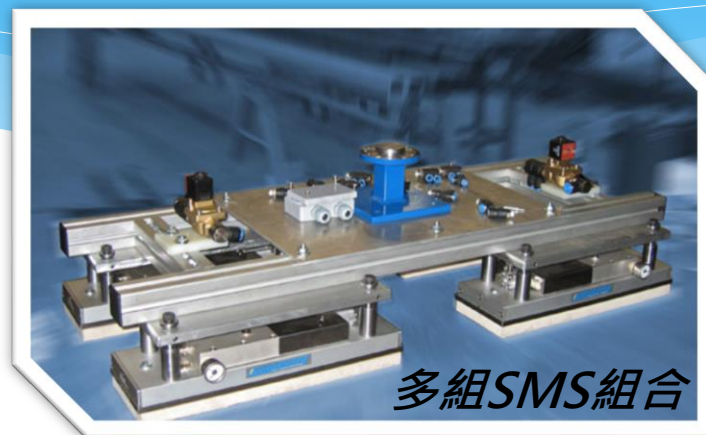

真空吸盤概述

吸盤種類

Standard Module System
標準吸取模組

Bag Gripper
袋裝吸取模組

Timber Gripper
木材吸取模組

Bottle Gripper
瓶罐吸取模組

Layer Gripper
疊層吸取模組

SMS 標準吸取模組

SMS 標準吸取模組 – 應用

Timber Gripper 木材吸取模組

特點: 集塵過濾器 & 閘

Layer Gripper 疊層吸取模組

- 特點: 1. 符合EURO, CHEP, US棧板
2. 可搭配浮動機構, 側夾輔助

Bottle Gripper 瓶罐吸取模組

- 特點: 1. 符合EURO, CHEP, US棧板
2. 可搭配浮動機構, 側夾輔助

可吸取玻璃瓶, PET
空瓶亦或者實心罐皆可

Bottle Gripper 瓶罐吸取模組

Certificate of compliance

Unigripper for handling of Food Grade Materials are equipped with a cellular silicone contact surface.

The gripping surface, BF-1000-Extra Soft Cellular White Silicone, as stated in EC 1935/2004 ANNEX I, silicones are covered by specific measures. This means that the contact surface is solely regulated by EC 1935/2004.

Tepro Machine & Pac-System AB hereby declares that the production and handling of the Unigripper is in compliance with EC 2023/2006 GMP.

This is based upon our knowledge of the raw materials used in its manufacture. The information is accurate to the best of our knowledge.