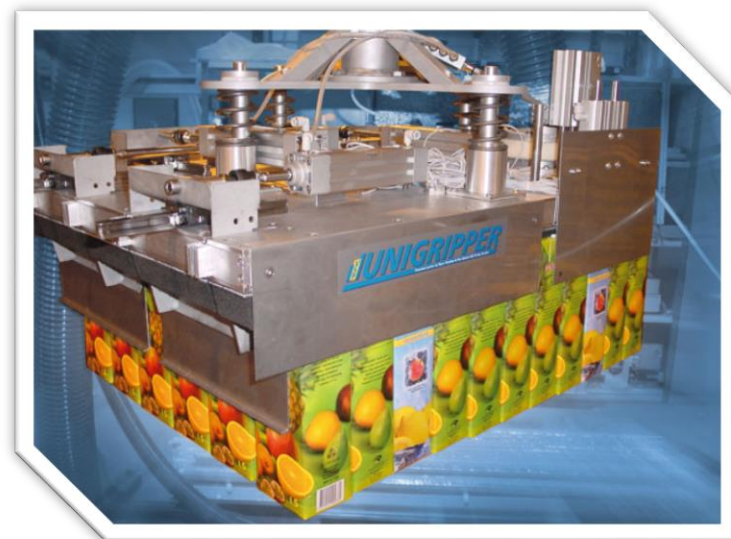

SMS 標準吸取模組 – 應用

Timber Gripper 木材吸取模組

特點: 集塵過濾器 & 閘

Layer Gripper 疊層吸取模組

- 特點: 1. 符合EURO, CHEP, US棧板
2. 可搭配浮動機構, 側夾輔助

Bottle Gripper 瓶罐吸取模組

- 特點: 1. 符合EURO, CHEP, US棧板
2. 可搭配浮動機構, 側夾輔助

可吸取玻璃瓶, PET
空瓶亦或者實心罐皆可

Bottle Gripper 瓶罐吸取模組

Certificate of compliance

Unigripper for handling of Food Grade Materials are equipped with a cellular silicone contact surface.

The gripping surface, BF-1000-Extra Soft Cellular White Silicone, as stated in EC 1935/2004 ANNEX I, silicones are covered by specific measures. This means that the contact surface is solely regulated by EC 1935/2004.